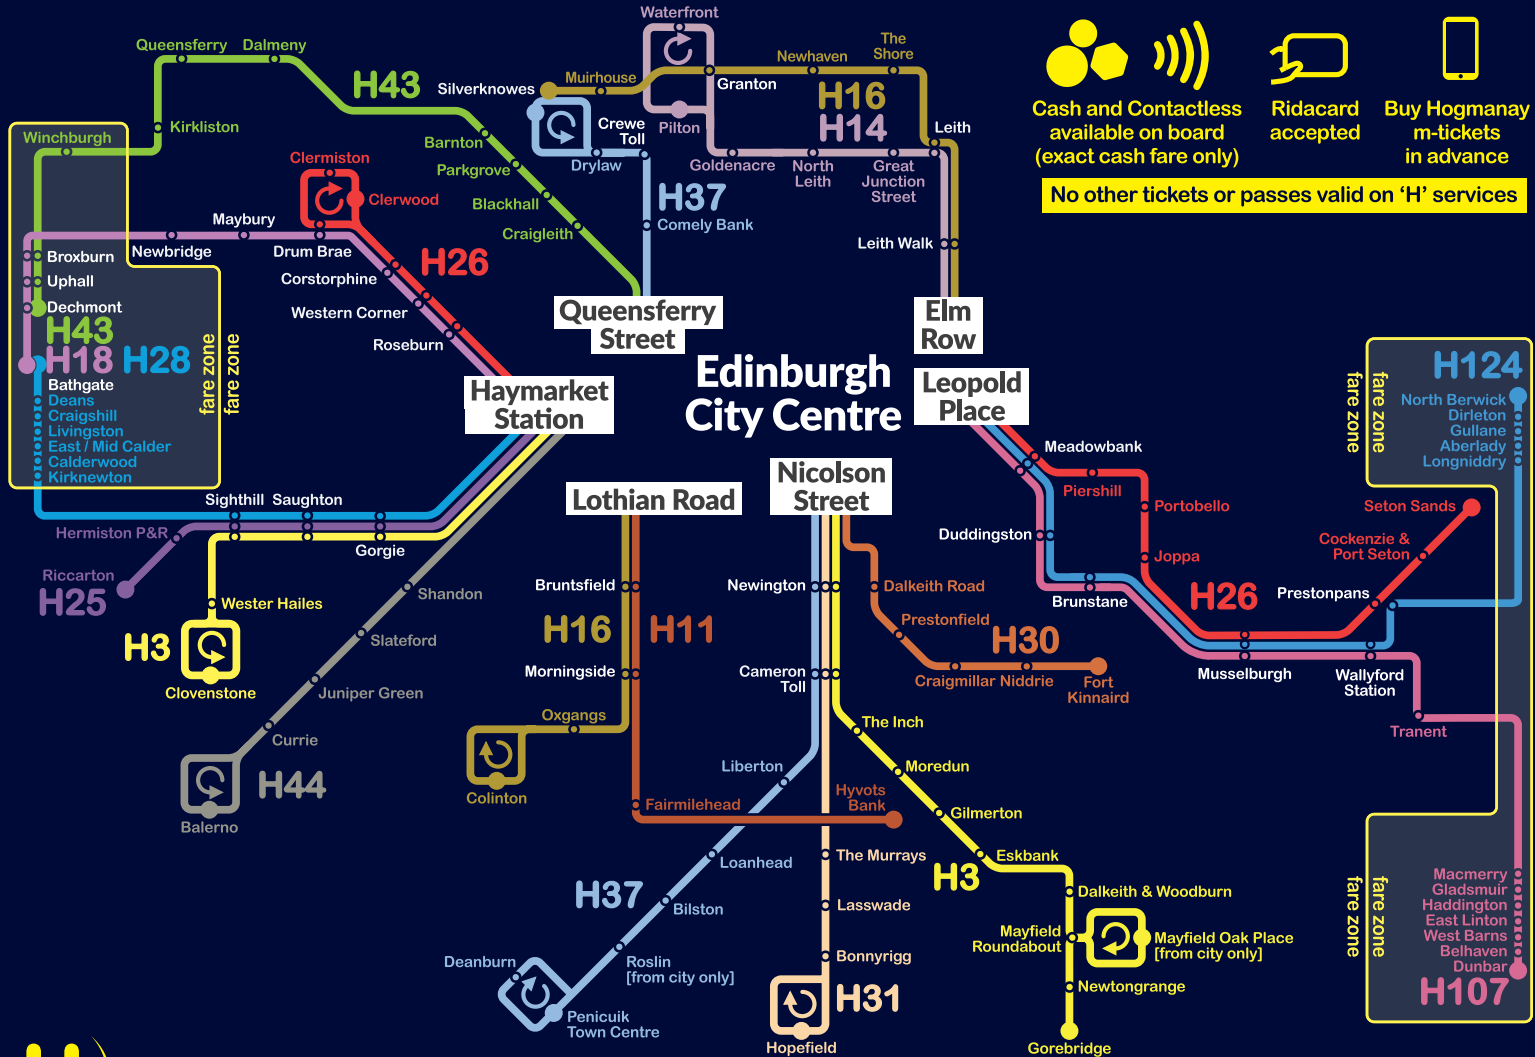

Hogmanay Ticket

Unlimited* travel on day buses after 18:00 on 31 Dec & 'H' services after midnight on 1 Jan

travel in 1 fare zone **£5.00**

travel in 2 fare zones **£10.00**

H HogmanayBus
midnight to 04:00 1 Jan 2025

*Hogmanay Ticket valid on all Lothian, Lothian Country and EastCoastbuses, excludes Airlink and Skylink (to/from Airport). Zone restrictions apply.