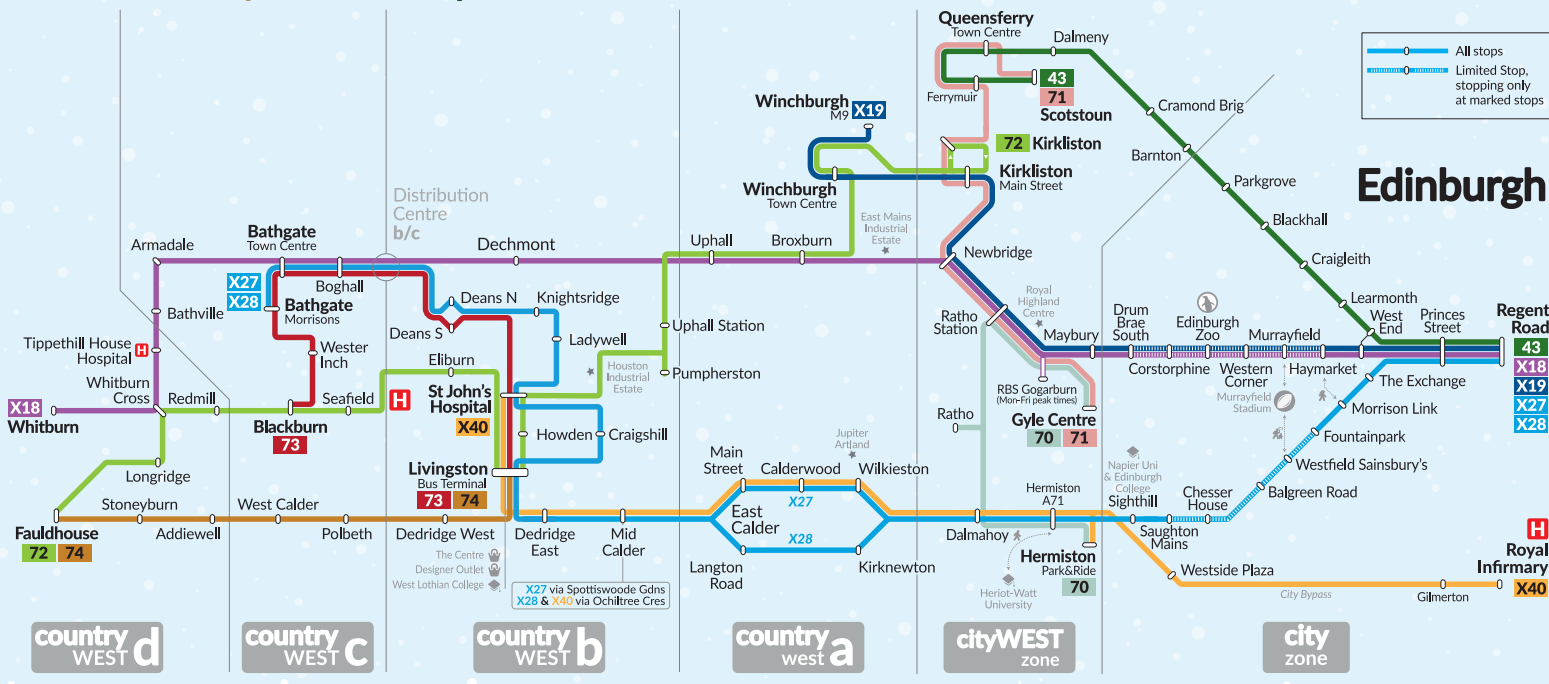

Lothiancountry - Route Map

great ticket deals...

Single tickets

	Adult age 16+	Child age 5-15
1 ZONE (or 2 zones if city/cityWEST)	£2.00	£1.00
2 or 3 zones	£3.00	£1.50
4 zones	£4.00	£2.00
5 zones	£5.00	£2.50
6 zones	£6.00	£3.00