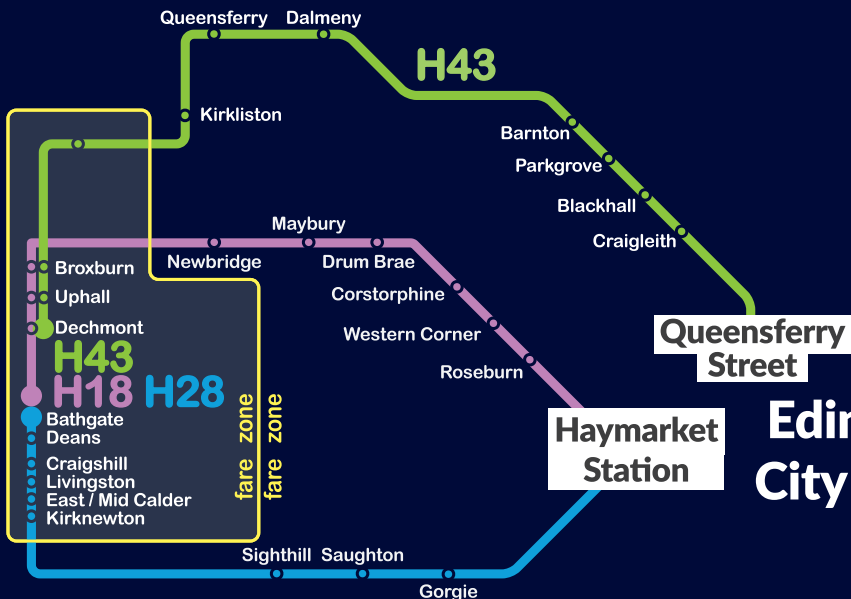

Hogmanay Ticket

Unlimited* travel on day buses after 18:00 on 31 Dec & 'H' services after midnight on 1 Jan

travel in 1 fare zone **£5.00**

travel in 2 fare zones **£10.00**

Cash and Contactless available on board (exact cash fare only)

Ridacard accepted

Buy Hogmanay m-tickets in advance

No other tickets or passes valid on 'H' services

Haymarket to Bathgate				Bathgate to Haymarket			
H18							
0040	0105	0140	0235	0042R	0135	0144C	0200
0300	0340			0233	0304C		
C - starts from Broxburn E Main St R - starts from Deans Road End							

Haymarket to Bathgate				Bathgate to Haymarket			
H28							
0035	0055L	0125	0235	0023N	0200T	0213	
0255	0320D						
D - to Deans North only L - to Livingston only				N - starts from Deans North T - starts from Livingston Bus Terminal			

West End to Dechmont				Winchburgh to Dean Bridge			
H43							
0025W	0037F	0050B	0110W	0109R	0118	0158	0228
0140W	0210B	0245	0315				
0340				B - to Broxburn only F - to Ferrymuir Retail Pk only R - starts from Ferrymuir Retail Pk W - to Winchburgh only			

H HogmanayBus
midnight to 04:00 1 Jan 2025

*Hogmanay Ticket valid on all Lothian, Lothian Country and EastCoastbuses, excludes Airlink and Skylink (to/from Airport). Zone restrictions apply.