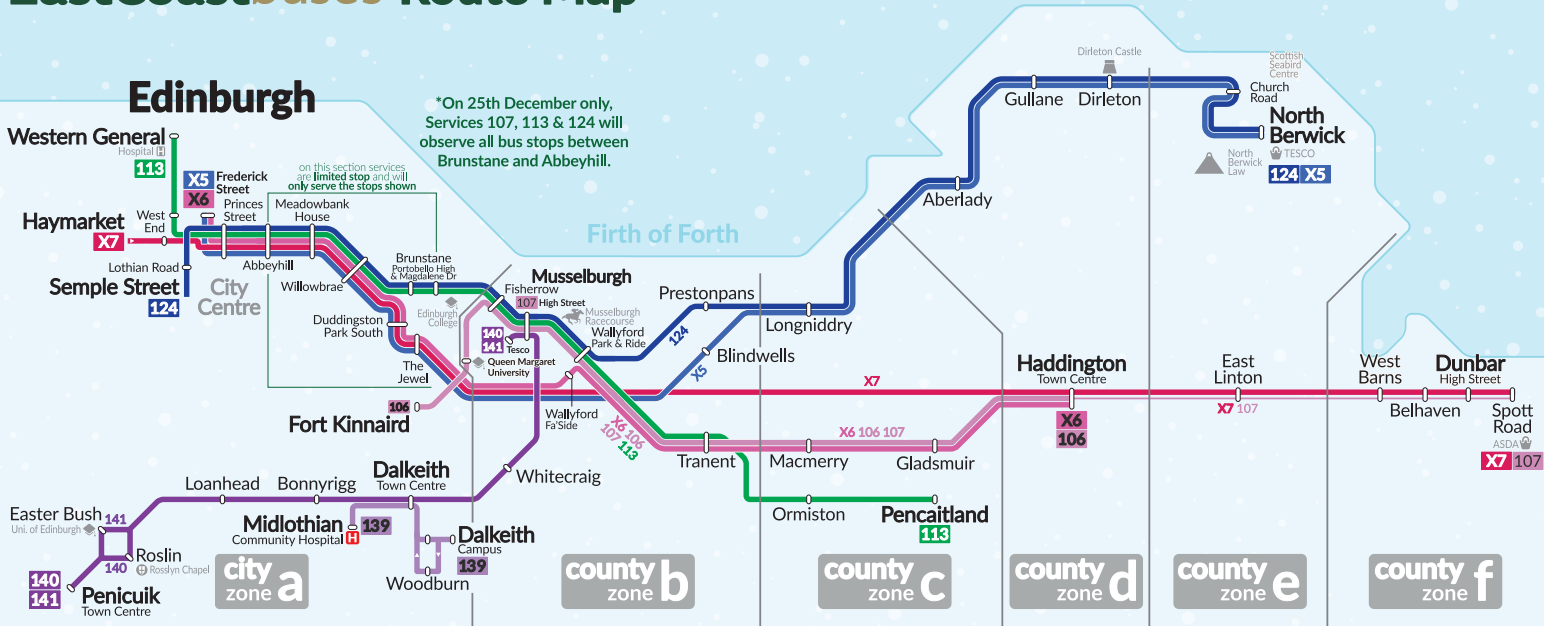

FESTIVE TIMETABLES

EastCoastbuses

Christmas & New Year Services

24th December 2024 to 6th January 2025

lothianbuses.co.uk

Christmas & New Year service levels 2024/2025

Call **0131 555 6363** or visit www.lothianbuses.co.uk for full details.

Schools return
Mon 6th January.

EastCoastbuses Route Map

Great value fares

Single tickets	Adult age 16+	Child age 5-15
1 zone or 2 zones if citya + countyb	£2.00	£1.00
2 or 3 zones	£3.00	£1.50
4 zones	£4.00	£2.00
5 zones	£5.00	£2.50
6 zones	£6.00	£3.00