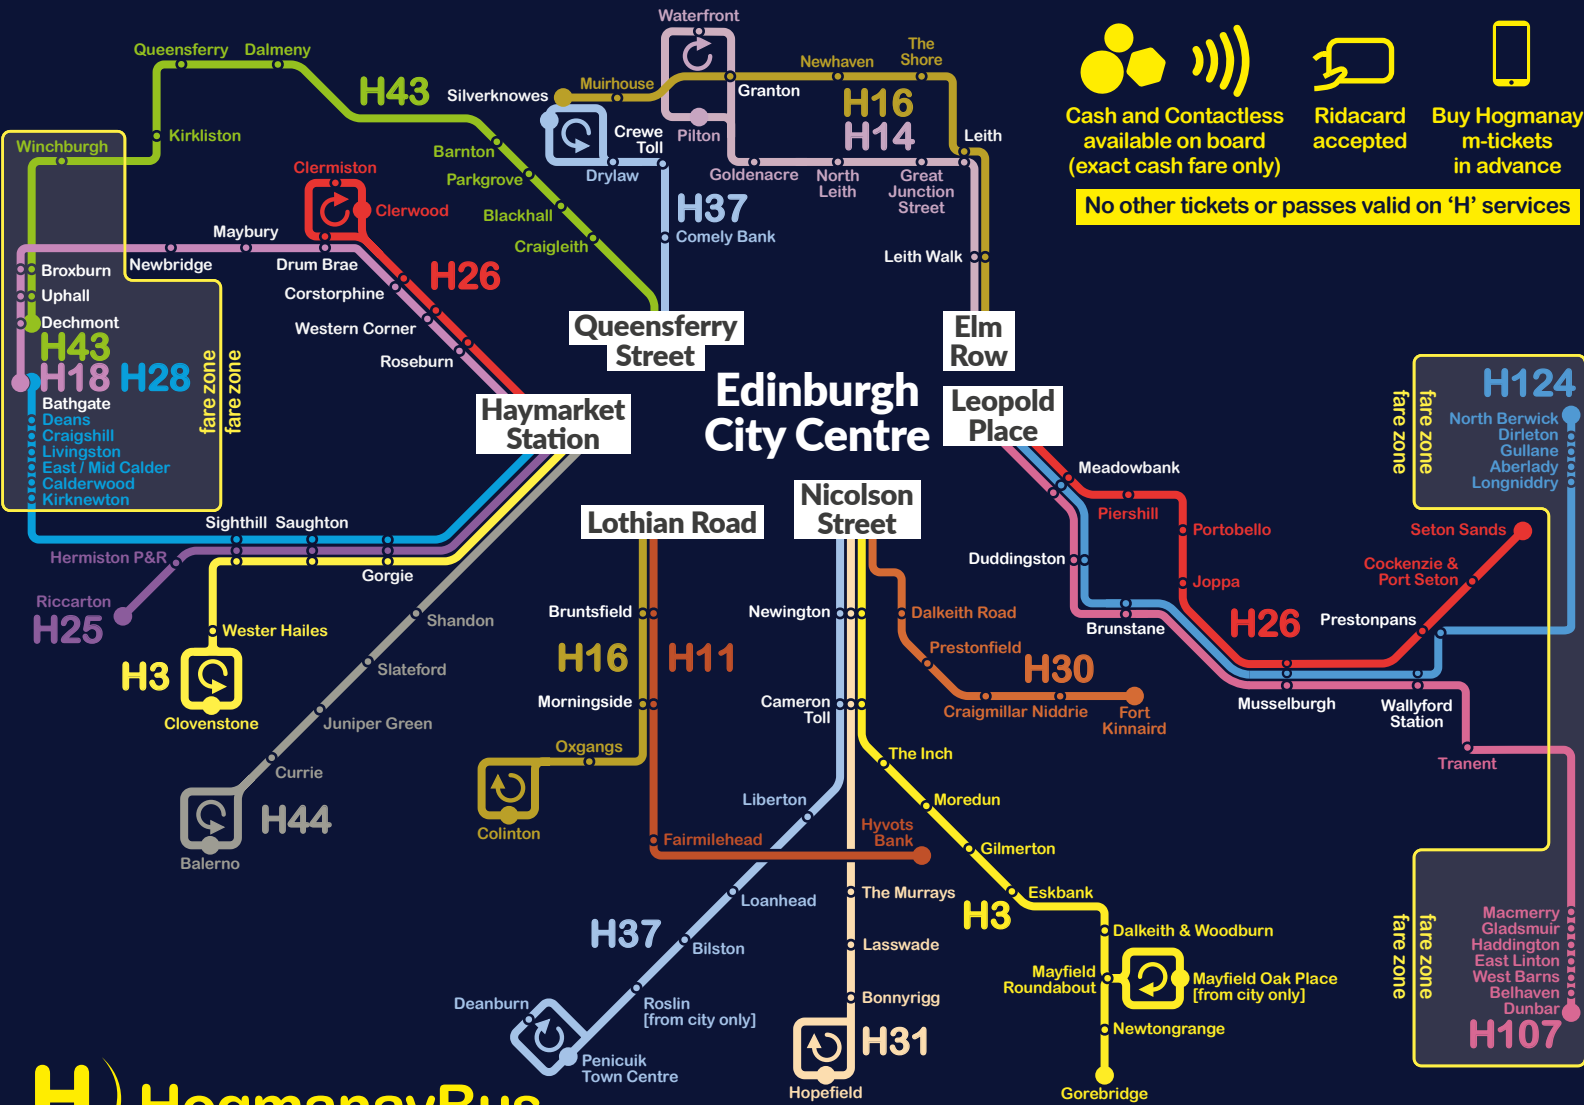

Hogmanay Ticket

Unlimited* travel on day buses after 18:00 on 31 Dec & 'H' services after midnight on 1 Jan

travel in 1 fare zone **£5.00** travel in 2 fare zones **£10.00**

H HogmanayBus
midnight to 04:00 1 Jan 2025

*Hogmanay Ticket valid on all Lothian, Lothian Country and EastCoastbuses, excludes Airlink and Skylink (to/from Airport). Zone restrictions apply.