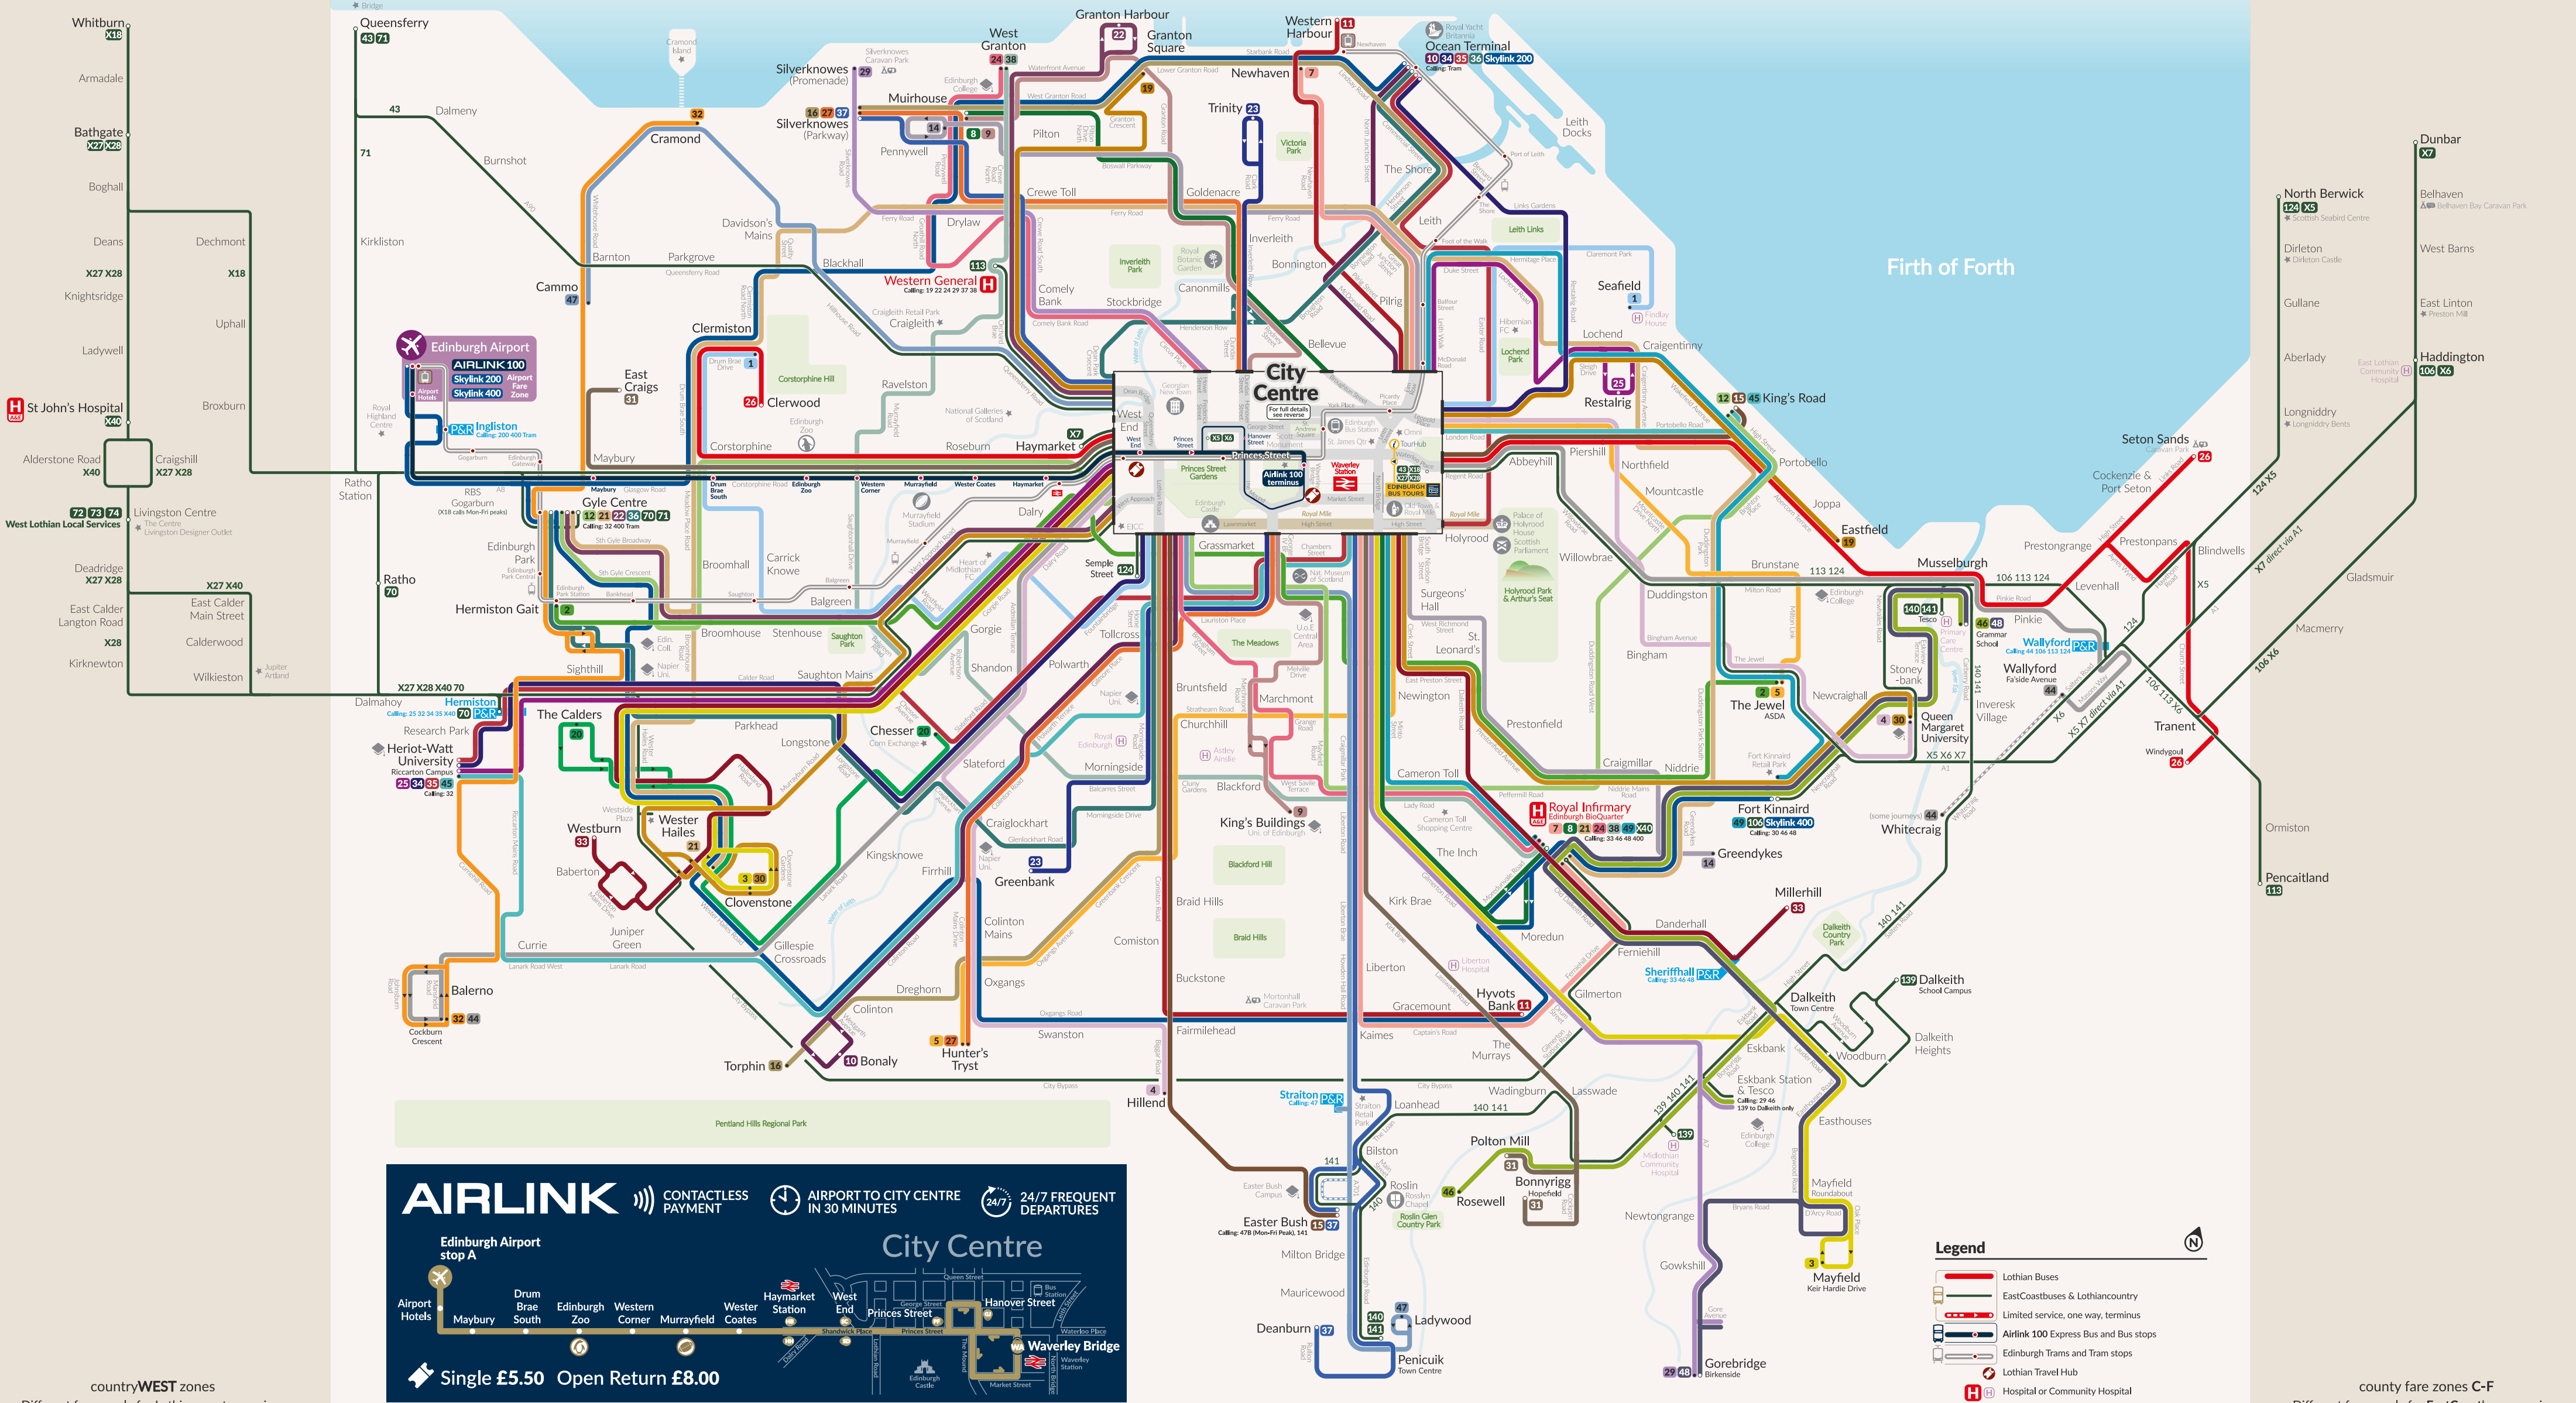

TapTapCap Use the same contactless card or device to get the best value adult daily or weekly capped fares, across all of our network

AIRLINK CONTACTLESS PAYMENT AIRPORT TO CITY CENTRE IN 30 MINUTES 24/7 FREQUENT DEPARTURES

Edinburgh Airport stop A

City Centre

Single £5.50 Open Return £8.00

Legend

- Lothian Buses
- EastCoastbuses & Lothiancountry
- Limited service, one way, terminus
- Airlink 100 Express Bus and Bus stops
- Edinburgh Trams and Tram stops
- Lothian Travel Hub
- Hospital or Community Hospital
- Park and Ride with services to City Centre

countryWEST zones
Different fares apply for Lothiancountry services in countryWEST fare zones
Full details of all services & fares at lothianbuses.co.uk

county fare zones C-F
Different fares apply for EastCoastbuses services in county fare zones C-F
Full details of all services & fares at lothianbuses.co.uk