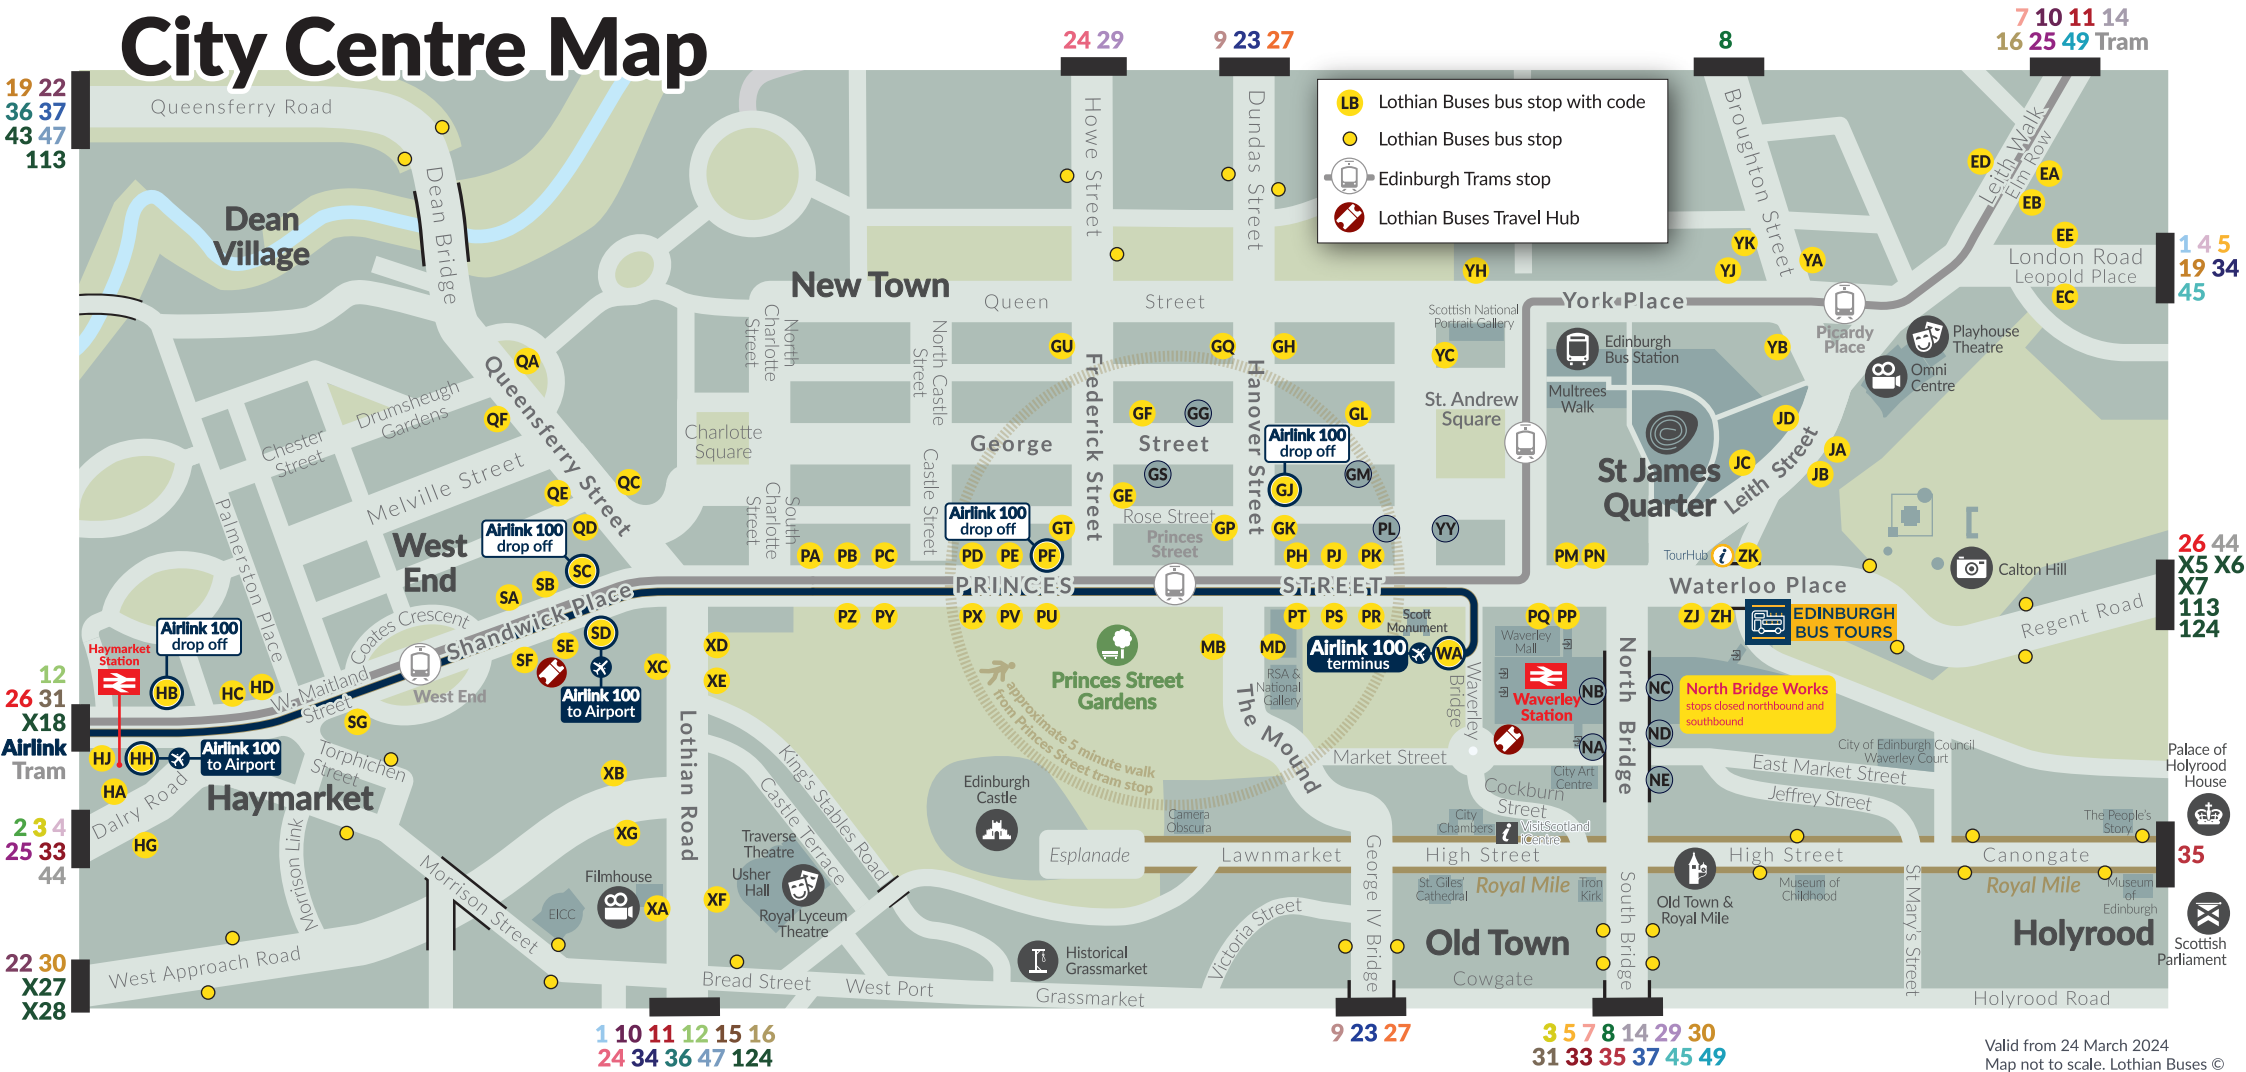

City Centre Map

1 10 11 12 15 16 24 34 36 47 124 9 23 27 3 5 7 8 14 29 30 31 33 35 37 45 49

Valid from 24 March 2024
Map not to scale. Lothian Buses ©

Lothian Buses

Services listed by direction with stopping pattern through the city centre. Some part-route journeys or variations may not serve all bus stops as listed.

Lothiancountry

X18 Whitburn Edinburgh	ZH PQ PX SE HJ HB SC PF PK ZK
X27 Bathgate Edinburgh	ZH PX XG XB PF PK ZK
X28 Bathgate Edinburgh	ZH PX PY XG XB PF PK ZK
43 Queensferry Edinburgh	ZH PQ PU QE QF QA QC PF PK ZK

EastCoastbuses

X5 North Berwick Edinburgh	GE ZK ZJ PT GT
X6 Haddington Edinburgh	GE ZK ZJ PT GT
X7 Dunbar Edinburgh	HD SB PD ZK ZJ PT PY SD SG
113 Pencaitland Western General	QA QC PD ZK ZJ PQ PU QD QF
124 North Berwick Edinburgh	XA XC PD ZK ZJ PT PZ XD XF