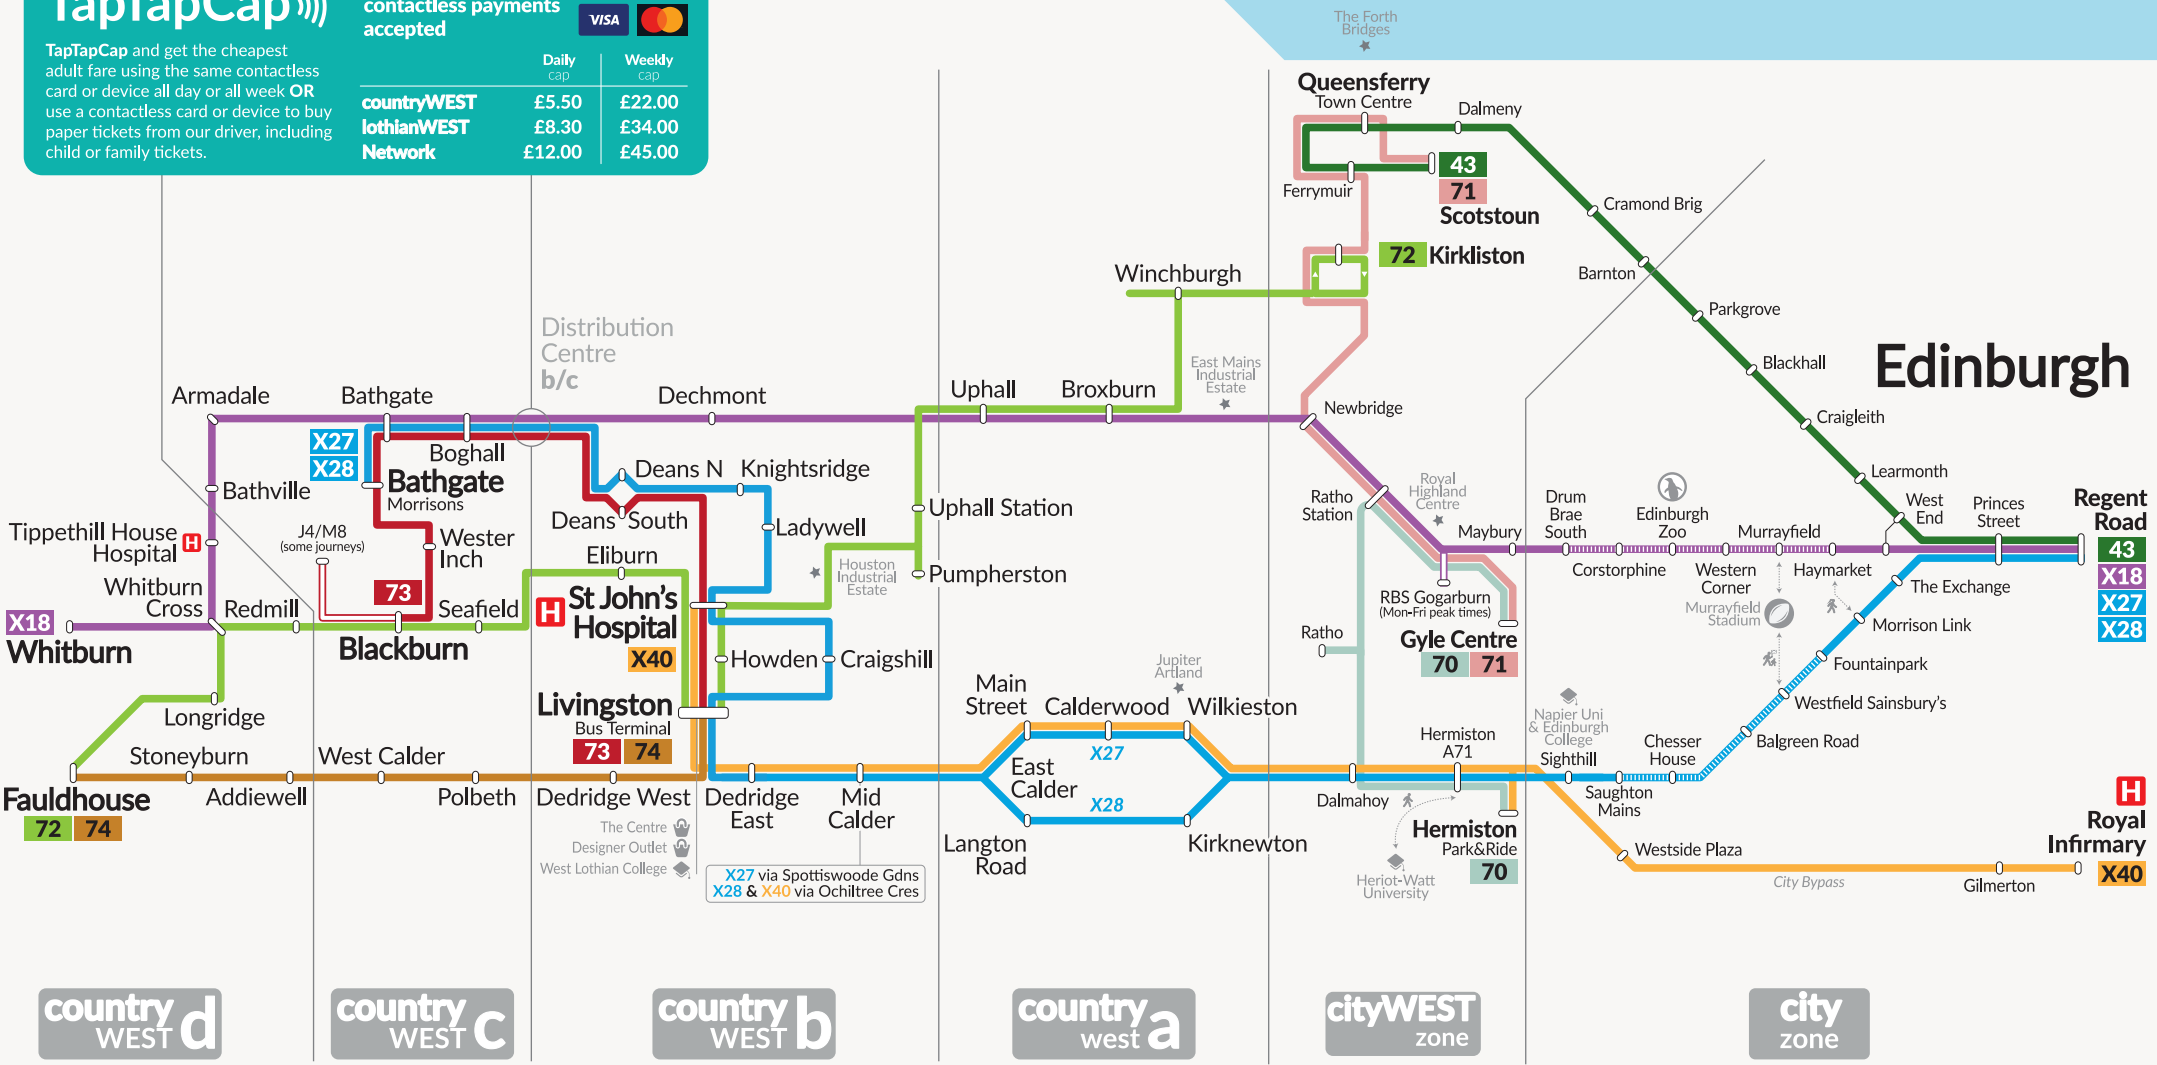

Lothiancountry Network Map

from 30 June 2024

TapTapCap

TapTapCap and get the cheapest adult fare using the same contactless card or device all day or all week OR use a contactless card or device to buy paper tickets from our driver, including child or family tickets.

Convenient & capped - contactless payments accepted

	Daily cap	Weekly cap
countryWEST	£5.50	£22.00
lothianWEST	£8.30	£34.00
Network	£12.00	£45.00

country WEST d

country WEST c

country WEST b

country west a

cityWEST zone

city zone