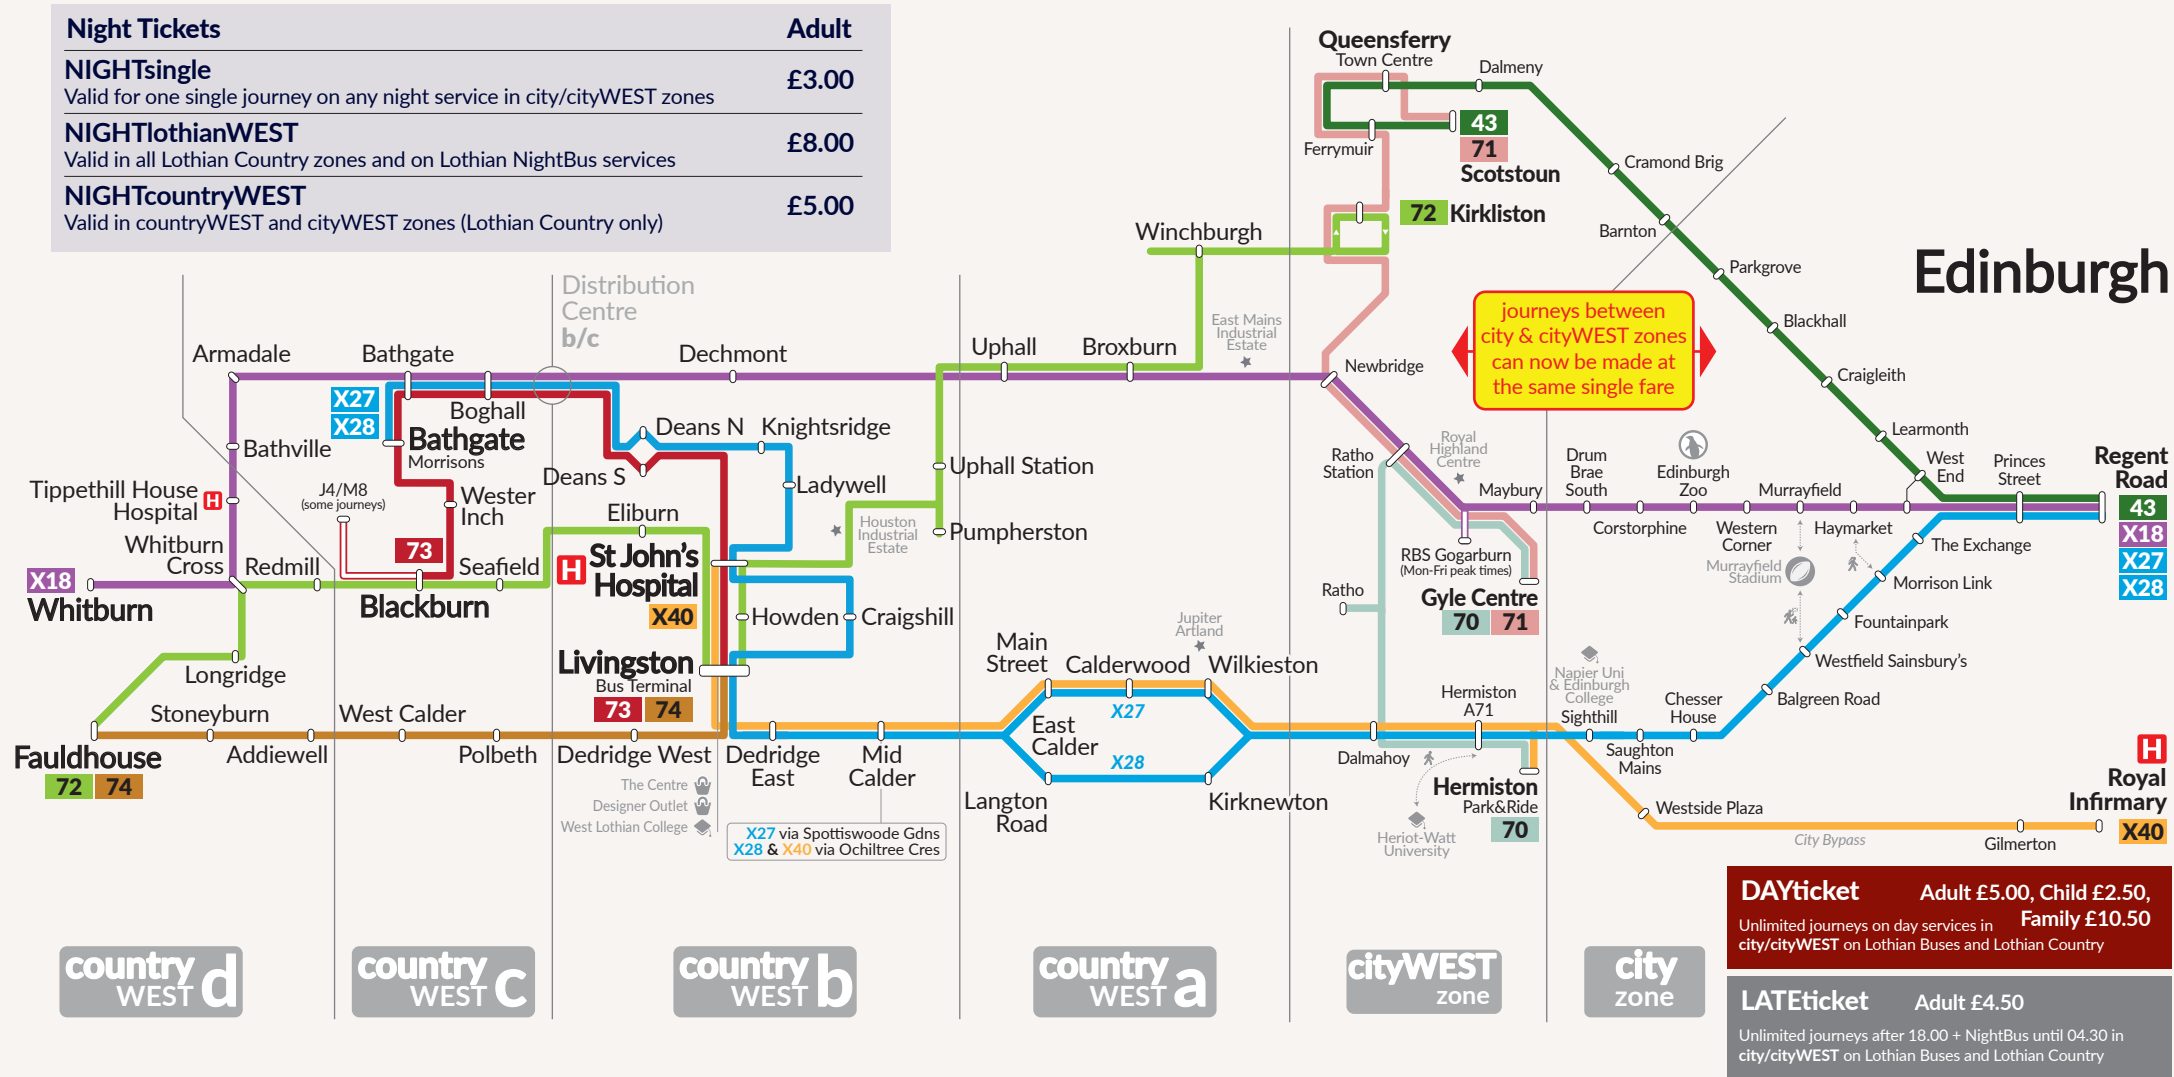

Lothiancountry Network Map & Fares from 30 June 2024

Single Tickets	Adult	Child
travel in 1 zone (or 2 zones if city/cityWEST)	£2.00	£1.00
travel in 2 or 3 zones	£3.00	£1.50
travel in 4 zones	£4.00	£2.00
travel in 5 zones	£5.00	£2.50
travel in 6 zones	£6.00	£3.00

countryWEST DAYticket

Unlimited daytime travel in countryWEST and cityWEST zones (Lothian Country only)

Adult £5.50, Child £2.75, Family £13.50

lothianWEST DAYticket

Unlimited daytime travel in all Lothian Country zones (also valid on Lothian Buses & Edinburgh Trams in city zone)

Adult £8.50, Child £4.25, Family £19.00

Network DAYticket

Unlimited journeys across our network, including the airport and following morning's night services

Adult £12.00, Child £6.00

Night Tickets

NIGHTsingle	Adult
Valid for one single journey on any night service in city/cityWEST zones	£3.00
NIGHTlothianWEST	£8.00
Valid in all Lothian Country zones and on Lothian NightBus services	
NIGHTcountryWEST	£5.00
Valid in countryWEST and cityWEST zones (Lothian Country only)	

DAYticket Adult £5.00, Child £2.50, Family £10.50
 Unlimited journeys on day services in city/cityWEST on Lothian Buses and Lothian Country

LATEticket Adult £4.50
 Unlimited journeys after 18.00 + NightBus until 04.30 in city/cityWEST on Lothian Buses and Lothian Country