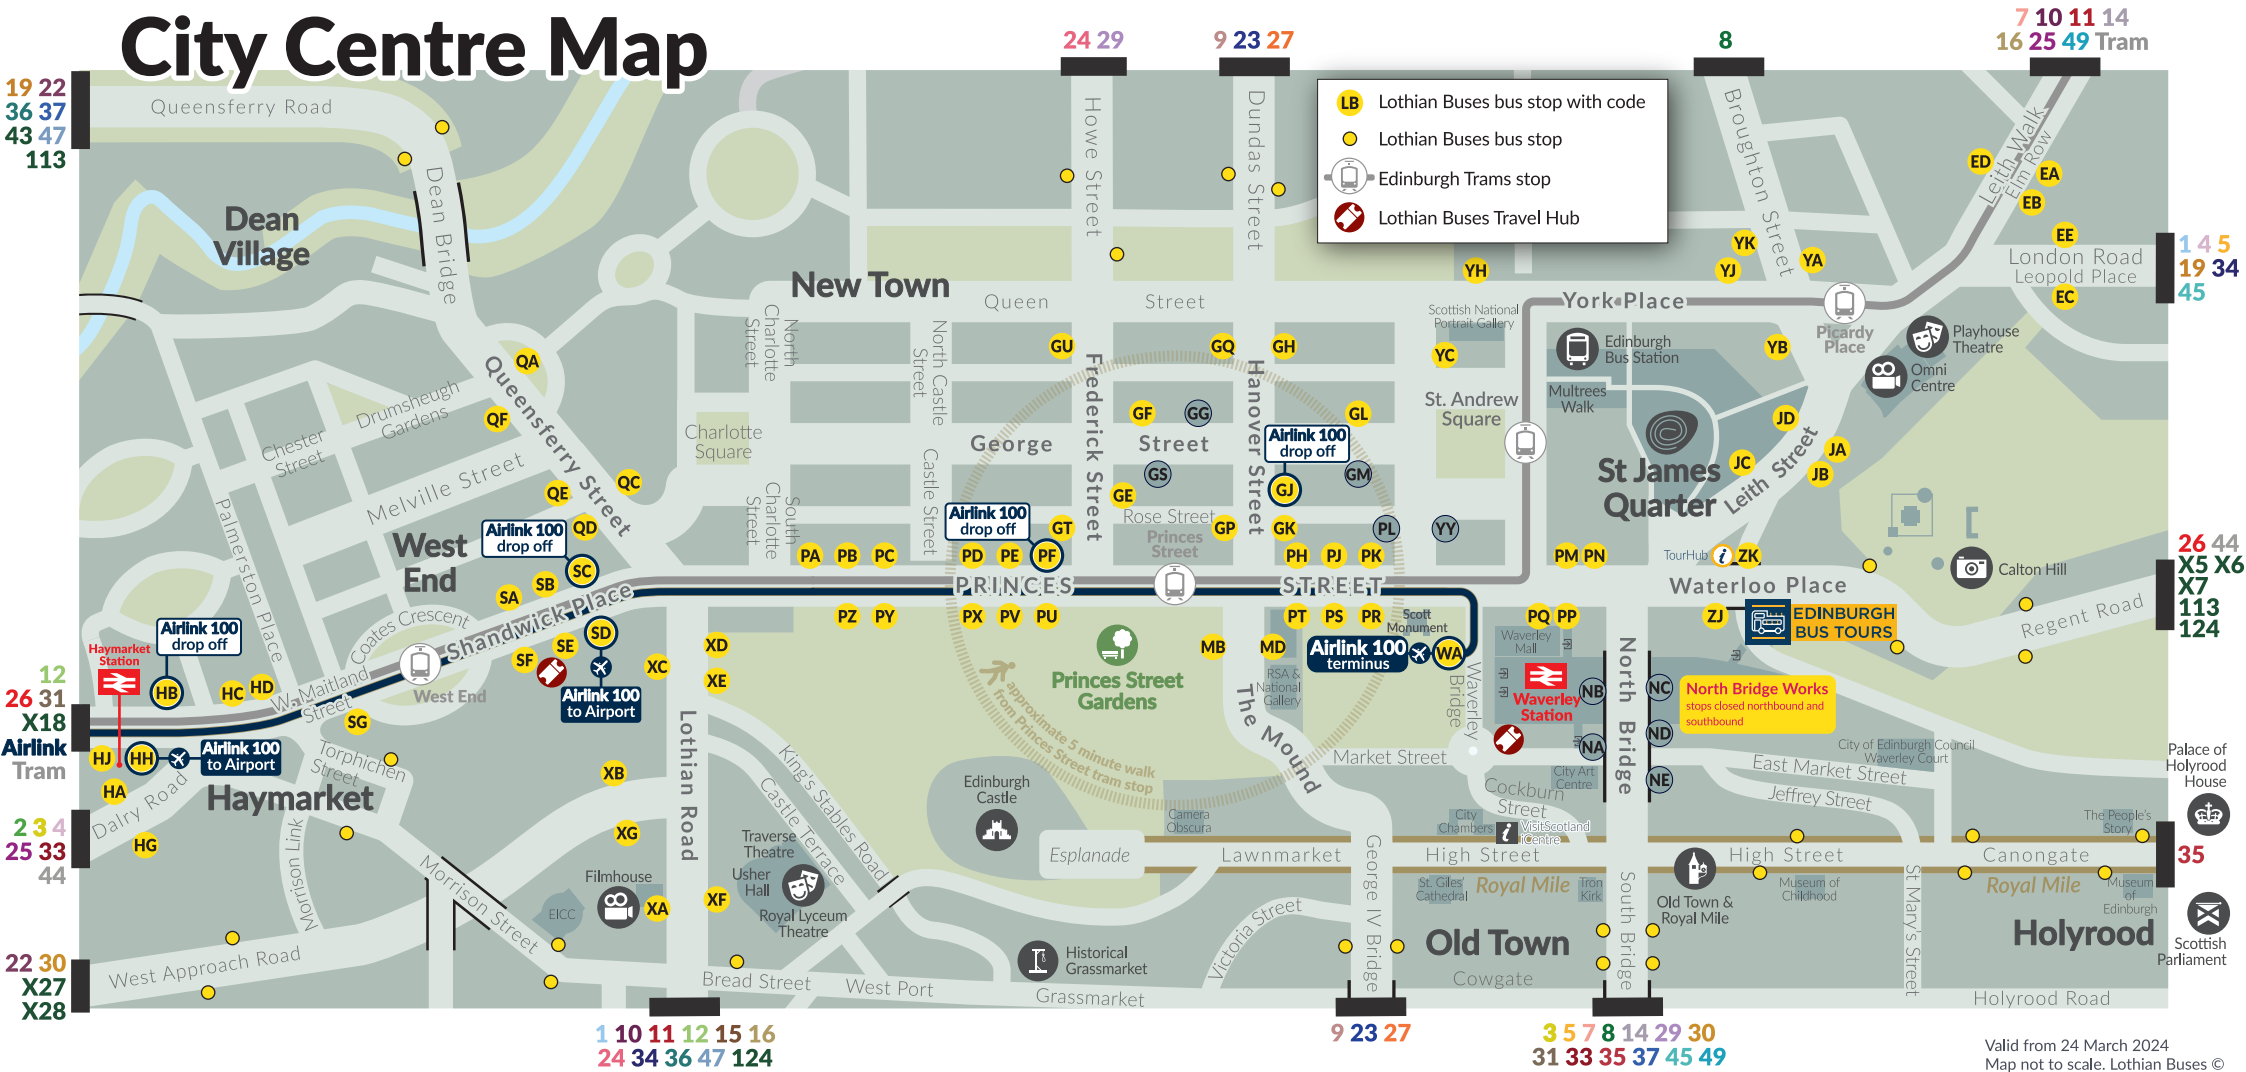

City Centre Map

Lothian Buses

Services listed by direction with stopping pattern through the city centre. Some part-route journeys or variations may not serve all bus stops as listed.

1 Clermiston Seafield	EC JA PP PT PZ XD XF XA XC PD PK JC EE	14 Muirhouse Greenykes	JD ED EB JB	30 Clovenstone Queen Margaret Uni	PT PZ XD XG XB XC PB PH
2 The Jewel Hermiston Gait	HA HG	15 Waterloo Place Easter Bush	XA XC PF PK ZK ZJ PP PR PV XE XF	31 East Craigs Bonnyrigg/Polton Mill	PS PX SE SG HJ HB HC SA PC PJ
3 Clovenstone Mayfield	PS PY SF SG HG HA HC SA PB PH	16 Silverknowes Torphin	XA XC PE PM JD ED EA JA PP PR PV XE XF	33 Wester Hailes Millerhill	PS PY SF SG HG HA HC SA PB PH NC
4 Hillend Queen Margaret Uni	EC JA PP PT PY SF SG HG HA HD SB PD PK JC EE	19 Granton Eastfield	EC JA PQ PU QD QF QA QC PD PK JC EE	34 Heriot-Watt Uni Ocean Terminal	EC JA PP PT PZ XD XF XA XC PD PK JC EE
5 Hunter's Tryst The Jewel	EC JB JC EE	22 Granton Harbour Gyle Centre	XB XC QD QF QA QC XD XG	36 Ocean Terminal Gyle Centre	XA XC QD QF QA QC XE XF
7 Newhaven Royal Infirmary	JD ED EB JB	23 Trinity Greenbank	MB GP GQ GH GK MD	37 Silverknowes Penicuik/Easter Bush	PQ PU QD QF QA QC PC PJ
8 Muirhouse Royal Infirmary	JD YK YA JB	24 Muirhouse Royal Infirmary	XA XC PA GT GU GE PV XE XF	44 Balerno Wallyford	ZJ PT PY SF SG HG HA HD SB PD PN
9 Muirhouse King's Buildings	MB GP GQ GH GK MD	25 Heriot-Watt Uni Restalrig	EA JA PP PS PY SF SG HG HA HD SB PE PM JD ED	45 Heriot-Watt Uni King's Road	EC JB JC EE
10 Ocean Terminal Bonaly	XA XC PE GF GL YH YJ ED EA YB YC PR PV XE XF	26 Clerwood Seton Sands/Tranent	ZJ PS PX SE SG HJ HB HD SB PD PN	47 Cammo Penicuik	XA XC QE QF QA QC XE XF
11 Western Harbour Hyvots Bank	XA XC PE GF GL YH YJ ED EA YB YC PR PV XE XF	27 Silverknowes Hunter's Tryst	MB GP GQ GH GK MD	49 Fort Kinnaird Royal Infirmary	JD ED EB JB
12 Portobello Gyle Centre	HB XF XA XG HJ	29 Silverknowes Gorebridge	PQ GT GU GE PH	100 Airport City Centre	WASD HH HB SC PF GJ WA