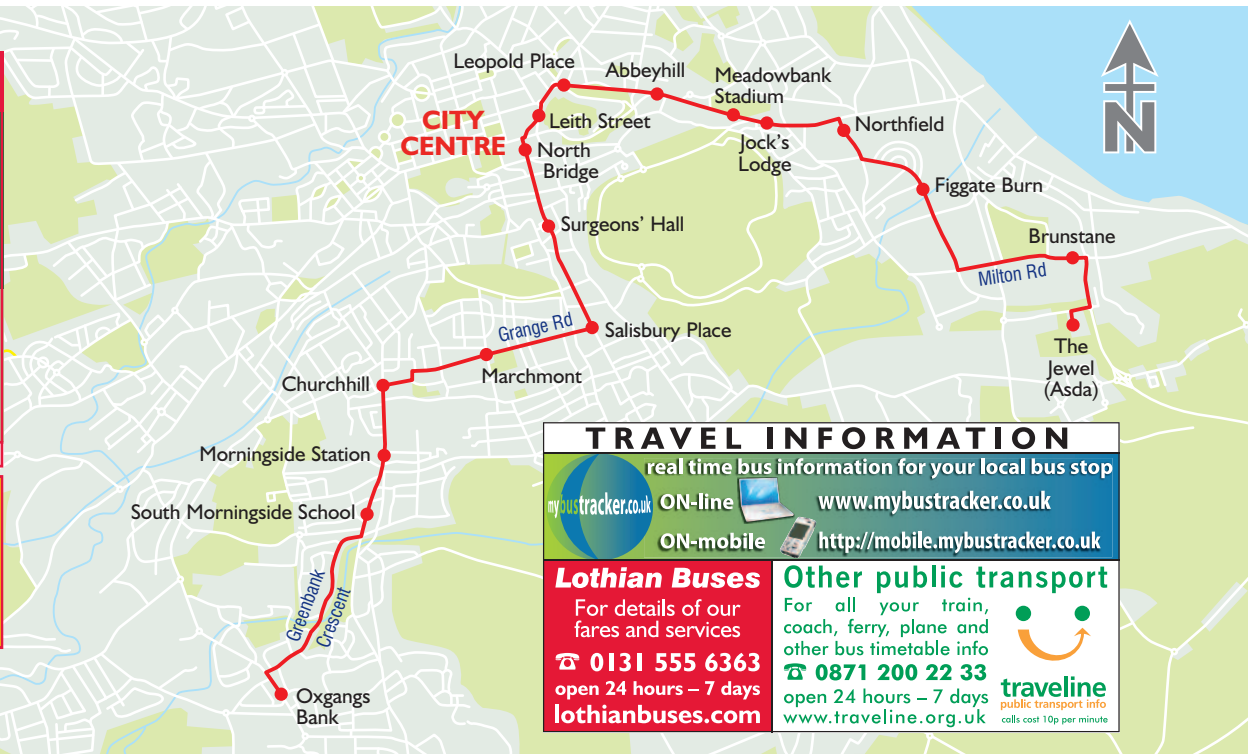

Service 5 from 5 October 2008

Service 5

Single Fares
One fare - any distance

Adult £1.20
Child age 5-15 70p

Scottish National Concession Card Holders
FREE at all times
place card on ticket machine reader
#not valid on Night Buses & Tours.

Prices shown in leaflet may be subject to change.

DAY ticket
All day ticket valid for
Unlimited Travel* on our buses

Adult £3 Child £2.40
*not valid on Airlink, Night Buses & Tours.

TRAVEL INFORMATION

real time bus information for your local bus stop

mybustracker.co.uk ON-line www.mybustracker.co.uk

ON-mobile <http://mobile.mybustracker.co.uk>

Lothian Buses
For details of our fares and services
0131 555 6363
open 24 hours - 7 days
lothianbuses.com

Other public transport
For all your train, coach, ferry, plane and other bus timetable info
0871 200 22 33
open 24 hours - 7 days
www.traveline.org.uk

traveline
public transport info
calls cost 10p per minute

Route

Oxgangs Bank, Oxgangs Road North, Oxgangs Avenue, Greenbank Crescent, Comiston Road, Morningside Road, Church Hill Place, Greenhill Gardens, Strathearn Place, Strathearn Road, Beaufort Road, Grange Road, Salisbury Place, Newington Road, South Clerk Street, Clerk Street, Nicolson Street, South Bridge, North Bridge, Leith Street, Picardy Place, London Road, Piershill Place, Portobello Road, Northfield Broadway, Mountcastle Drive North, Mountcastle Drive South, Milton Road West, Milton Road, Brunstane, Milton Link, ASDA Superstore.

Return via reverse of above route.